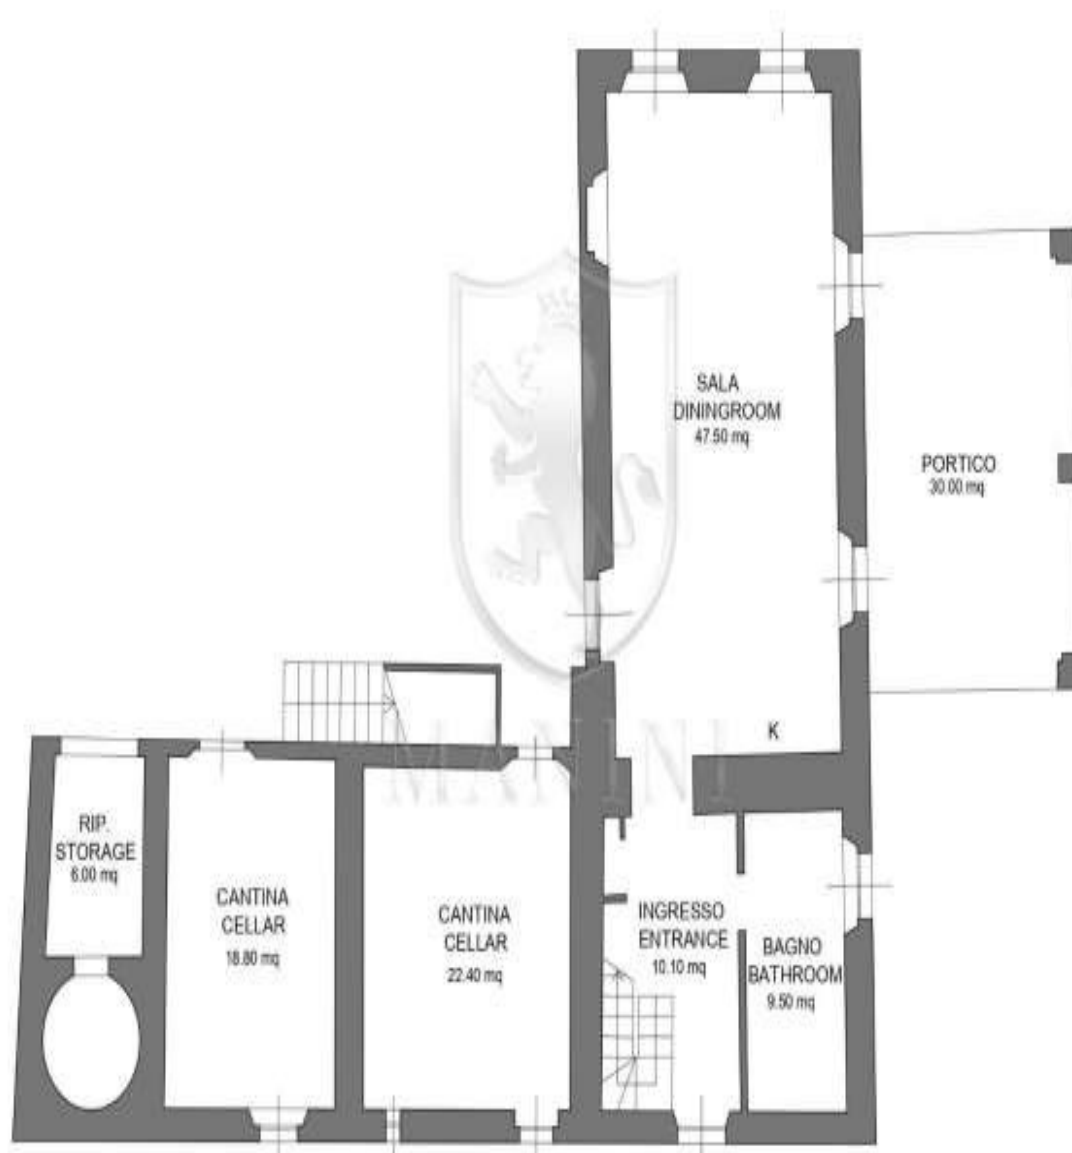

PIANO TERRA GROUND FLOOR