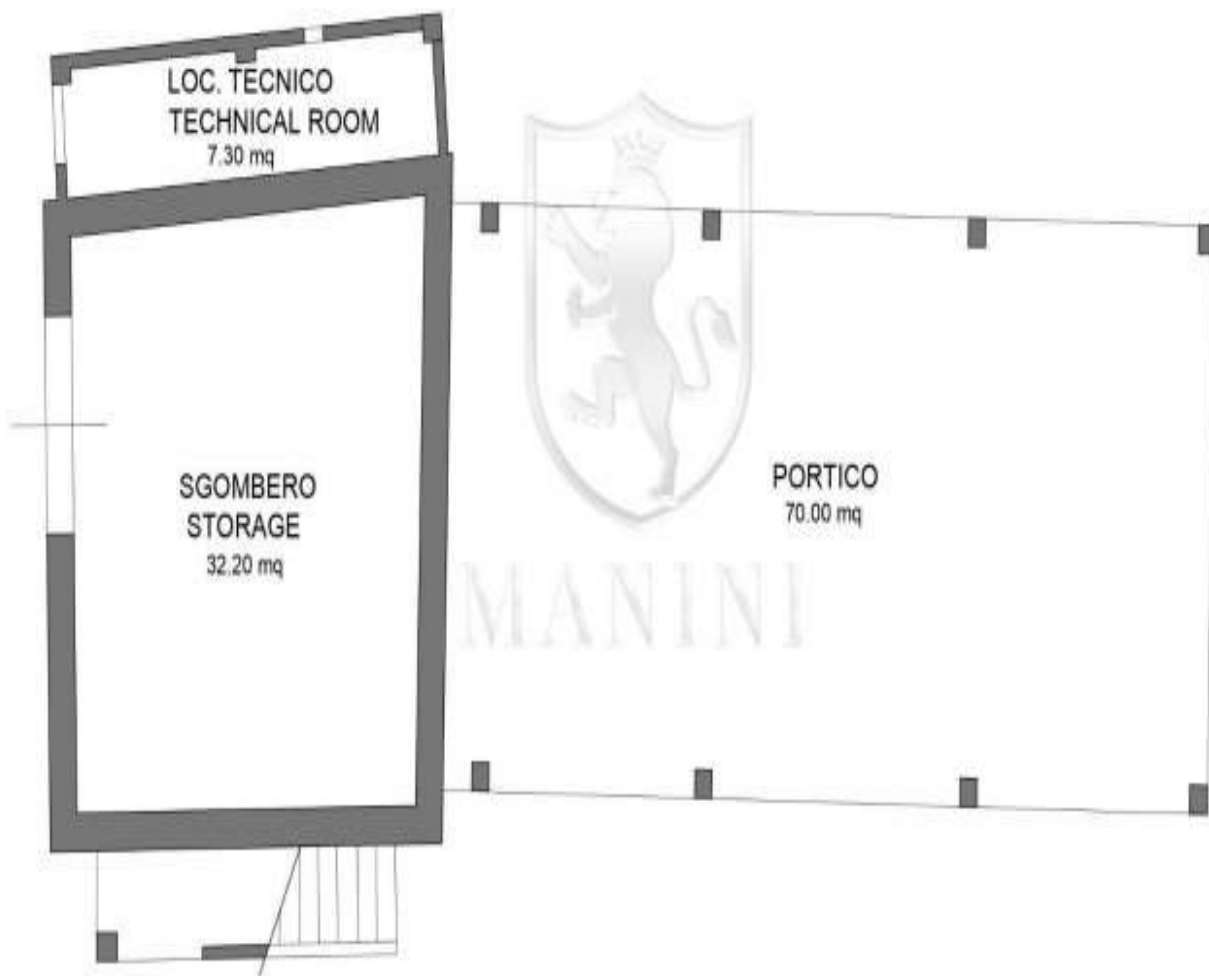

PIANO TERRA GROUND FLOOR